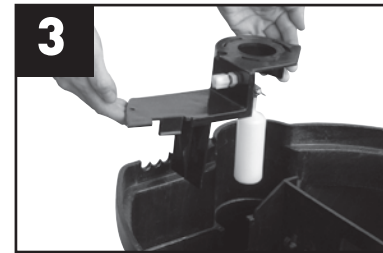

Read entire instructions prior to assembly and operation.

Operating Capacities

The Savio Mechanical Water Leveler Kit is specifically designed to operate with the Savio Skimmerfilter.® This kit will provide a regulated flow of water to maintain optimal water level and can be connected to copper, plastic or iron water supply lines up to 1" in diameter.

COMPONENTS:

- Mini-Float Valve • Baffle Shield • Self Tapping Hose Kit

TOOLS NEEDED:

- Phillips Screwdriver • Crescent Wrench or Pliers

If the Savio Skimmerfilter® is in operation, turn off the pump and unplug UV before installing this kit.

Assembly and Installation

1 Remove existing baffle shield from Skimmerfilter.® Save screws for later.

2 Tighten thumb screw on float valve so that valve hangs at a 90° angle. Tighten white nut to secure float valve.