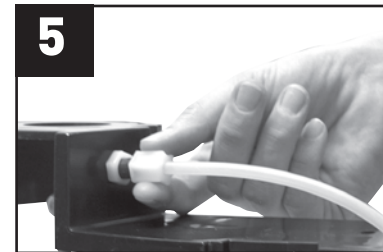

COMPONENTS:

- Mini-Float Valve • Baffle Shield • Self Tapping Hose Kit

TOOLS NEEDED:

- Phillips Screwdriver • Crescent Wrench or Pliers

If the Savio Skimmerfilter® is in operation, turn off the pump and unplug UV before installing this kit.

Assembly and Installation

1 Remove existing baffle shield from Skimmerfilter.® Save screws for later.

2 Tighten thumb screw on float valve so that valve hangs at a 90° angle. Tighten white nut to secure float valve.

3 Install water leveler assembly. Use screws from Step 1 to secure.

4 Turn off water source. Attach self tapping hose kit to water line. Follow instructions included with hose kit. Extra fittings have been included to allow for greater versatility.