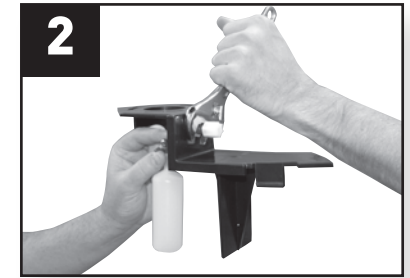

Read entire instructions prior to assembly and operation.

Operating Capacities

The Savio Mechanical Water Leveler Kit is specifically designed to operate with the Savio Skimmerfilter.® This kit will provide a regulated flow of water to maintain optimal water level and can be connected to copper, plastic or iron water supply lines up to 1" in diameter.

COMPONENTS:

- Mini-Float Valve • Baffle Shield • Self Tapping Hose Kit

TOOLS NEEDED:

- Phillips Screwdriver • Crescent Wrench or Pliers

If the Savio Skimmerfilter® is in operation, turn off the pump and unplug UV before installing this kit.

Assembly and Installation

1 Remove existing baffle shield from Skimmerfilter.® Save screws for later.

2 Tighten thumb screw on float valve so that valve hangs at a 90° angle. Tighten white nut to secure float valve.