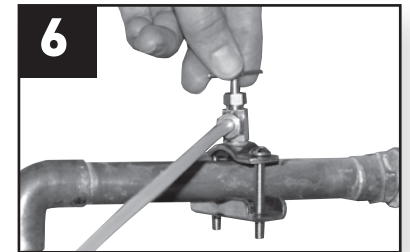

6 Turn on water source and monitor water level to ensure float valve is operating correctly. Turn on pump to resume normal Skimmerfilter.® operation.