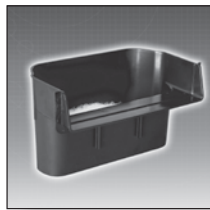

FilterWeirs™