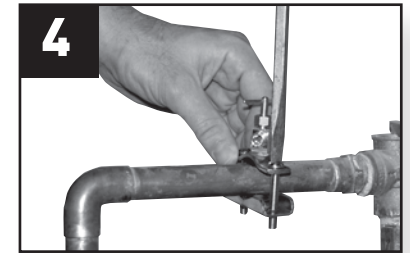

Read entire instructions prior to assembly and operation.

Operating Capacities

The Savio Mechanical Water Leveler Kit is specifically designed to operate with the Savio Skimmerfilter.® This kit will provide a regulated flow of water to maintain optimal water level and can be connected to copper, plastic or iron water supply lines up to 1" in diameter.

COMPONENTS:

- Mini-Float Valve • Baffle Shield • Self Tapping Hose Kit

TOOLS NEEDED:

- Phillips Screwdriver • Crescent Wrench or Pliers

If the Savio Skimmerfilter® is in operation, turn off the pump and unplug UV before installing this kit.

Assembly and Installation

1 Remove existing baffle shield from Skimmerfilter.® Save screws for later.

2 Tighten thumb screw on float valve so that valve hangs at a 90° angle. Tighten white nut to secure float valve.

3 Install water leveler assembly. Use screws from Step 1 to secure.

4 Turn off water source. Attach self tapping hose kit to water line. Follow instructions included with hose kit. Extra fittings have been included to allow for greater versatility.