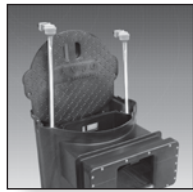

Uvinex™ system