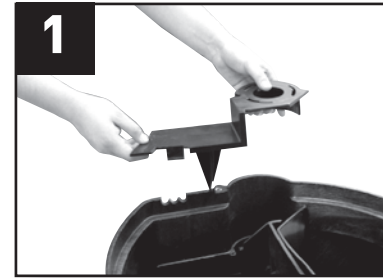

Read entire instructions prior to assembly and operation.

Operating Capacities

The Savio Mechanical Water Leveler Kit is specifically designed to operate with the Savio Skimmerfilter.® This kit will provide a regulated flow of water to maintain optimal water level and can be connected to copper, plastic or iron water supply lines up to 1" in diameter.

COMPONENTS:

- Mini-Float Valve • Baffle Shield • Self Tapping Hose Kit

TOOLS NEEDED:

- Phillips Screwdriver • Crescent Wrench or Pliers

If the Savio Skimmerfilter® is in operation, turn off the pump and unplug UV before installing this kit.

Assembly and Installation

1 Remove existing baffle shield from Skimmerfilter.® Save screws for later.

2 Tighten thumb screw on float valve so that valve hangs at a 90° angle. Tighten white nut to secure float valve.